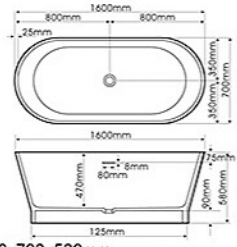

BU-J12

Size: 1500x680x560mm

Model BU-J12

BU-J56

Size: 1750x740x680mm

Model BU-J56

BU-J20

Size: 1700x730x600mm

Model BU-J20

BU-J36

Size: 1500x680x560mm

Model BU-J36

BU-J24

Size: 1600x700x580mm

Model BU-J24

BU-J40

Size: 1500x1500x520mm

Model BU-J40

BU-J32

Size: 1500x760x540mm/1600x800x540mm  
Size: 1700x880x560mm/1800x900x570mm

Model BU-J32

BU-J48

Size: 1350x1350x490mm

Model BU-J48

Model BU-1288 ▲ ●

BU-056

Size: 1500x750x580(430)mm ▲ / 1600x750x580(430)mm ▲  
Size: 1650x800x580(430)mm ▲ / 1800x850x600(450)mm ▲ ●  
Size: 1900x900x600(450)mm ▲ ● / 2000x950x600(450)mm ▲ ●

Model BU-056