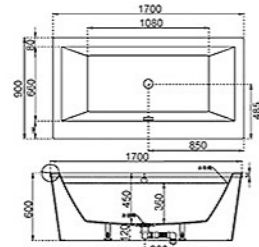

Model BU-C876

BU-0048

Size: 1500x1500x620(450)mm/1800x1800x620(430)mm  
Size: 1600x1600x600(450)mm (单上缸)/2240x2240x450mm (单上缸)

Model BU-0048 ▲ ●

BU-0168

Size: 1600x1600x600(450)mm

Model BU-0168 ▲ ●

BU-1300

Size: 1600x1600x600mm

Model BU-1300 ▲ ●

BU-1232

Size: 1350x1350x600(450)mm  
Size: 1500x1500x600(450)mm/1800x1800x600(450)mm

Model BU-1232 ▲ ●

BU-144

BU-0132

BU-0076

Size: 1700x900x600mm

Model BU-888 ▲ ●

BU-3212

Size: 1500x700x580(430)mm  
Size: 1600x700x600(430)mm/1700x800x600(430)mm

Model BU-3212 ▲ ●

BU-892

Size: 1300x1300x600mm

Model BU-892 ▲ ●

BU-3268

Size: 1800x1200x700(600)mm

Model BU-3268 ▲ ●

BU-896

Size: 1400x1400x580mm

Model BU-896 ▲ ●

BU-3276

Size: 1500x750x580(430)mm/1700x750x600(440)mm