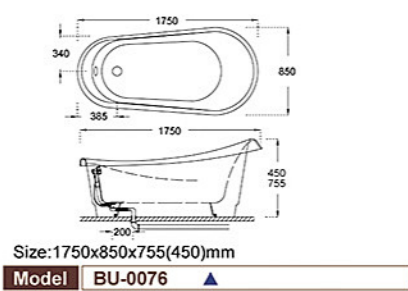

BU-180

Size: 1700x800x600(450)mm

Model BU-180

BU-152

Size: 1700x800x600(450)mm

Model BU-152 ▲

BU-C876

Size: 1260x1260x580mm/1300x1300x580mm

Model BU-C876

BU-0048

Size: 1500x1500x620(450)mm/1800x1800x620(430)mm  
Size: 1600x1600x600(450)mm (单上缸)/2240x2240x450mm (单上缸)

Model BU-0048 ▲ ●

BU-0168

Size: 1600x1600x600(450)mm

Model BU-0168 ▲ ●

BU-1300

Size: 1600x1600x600mm

Model BU-1300 ▲ ●

BU-1232

Size: 1350x1350x600(450)mm  
Size: 1500x1500x600(450)mm/1800x1800x600(450)mm

Model BU-1232 ▲ ●

BU-144

BU-0132

BU-0076

Size: 1700x900x600mm

Model BU-888 ▲ ●

BU-3212

Size: 1500x700x580(430)mm  
Size: 1600x700x600(430)mm/1700x800x600(430)mm

Model BU-3212 ▲ ●

BU-892

Size: 1300x1300x600mm

Model BU-892 ▲ ●