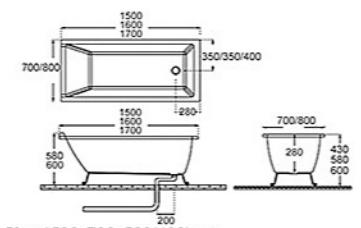

Model BU-C876

BU-0048

Size: 1500x1500x620(450)mm/1800x1800x620(430)mm  
Size: 1600x1600x600(450)mm (单上缸)/2240x2240x450mm (单上缸)

Model BU-0048 ▲ ●

BU-0168

Size: 1600x1600x600(450)mm

Model BU-0168 ▲ ●

BU-1300

Size: 1600x1600x600mm

Model BU-1300 ▲ ●

BU-1232

Size: 1350x1350x600(450)mm  
Size: 1500x1500x600(450)mm/1800x1800x600(450)mm

Model BU-1232 ▲ ●

BU-144

BU-0132

BU-0076

Size: 1700x900x600mm

Model BU-888 ▲ ●

BU-3212

Size: 1500x700x580(430)mm  
Size: 1600x700x600(430)mm/1700x800x600(430)mm

Model BU-3212 ▲ ●

BU-892

Size: 1300x1300x600mm

Model BU-892 ▲ ●

BU-3268

Size: 1800x1200x700(600)mm

Model BU-3268 ▲ ●

BU-896

Size: 1400x1400x580mm

Model BU-896 ▲ ●

BU-3276

Size: 1500x750x580(430)mm/1700x750x600(440)mm