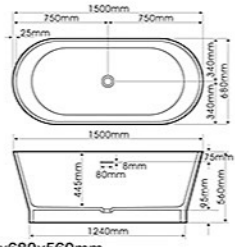

BU-J12

Size: 1500x680x560mm

Model BU-J12

BU-J56

Size: 1750x740x680mm

Model BU-J56

BU-J20

Size: 1700x730x600mm

Model BU-J20

BU-J36

Size: 1500x680x560mm

Model BU-J36

BU-J24

Size: 1600x700x580mm

Model BU-J24

BU-J40

Size: 1500x1500x520mm

Model BU-J40

BU-J32

Size: 1500x760x540mm/1600x800x540mm  
Size: 1700x880x560mm/1800x900x570mm

Model BU-J32

BU-J48

Size: 1350x1350x490mm

Model BU-J48

Model BU-1288 ▲ ●

BU-056

Size: 1500x750x580(430)mm ▲ / 1600x750x580(430)mm ▲  
Size: 1650x800x580(430)mm ▲ / 1800x850x600(450)mm ▲ ●  
Size: 1900x900x600(450)mm ▲ ● / 2000x950x600(450)mm ▲ ●

Model BU-056