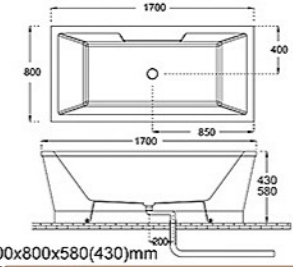

Model BU-1288 ▲ ●

BU-056

Size: 1500x750x580(430)mm ▲ / 1600x750x580(430)mm ▲  
Size: 1650x800x580(430)mm ▲ / 1800x850x600(450)mm ▲ ●  
Size: 1900x900x600(450)mm ▲ ● / 2000x950x600(450)mm ▲ ●

Model BU-056

BU-1308

Size: 1300x700x580mm/1400x750x580mm  
1500x800x650mm(帶座位)/1600x750x600mm

Model BU-1308 ▲ ●

BU-104

Size: 1600x800x600(450)mm  
Size: 1700x800x600(450)mm/1800x850x600(450)mm

Model BU-104 ▲

BU-1252

Size: 1400x1400x580(450)mm

Model BU-1252 ▲ ●

BU-0184

Size: 1300x850(750)x580mm

Model BU-0184 ▲ ●

BU-1256

Size: 1500x1500x580(450)mm

Model BU-1256 ▲ ●

BU-0188

Size: 1000x1000x650mm

Model BU-0188 (不可装配龙头)

BU-0204

Size: 1700x800x580(430)mm

Model BU-0204 ▲

BU-1296

Size: 1300x1300x580(450)mm

Model BU-1296 ▲ ●