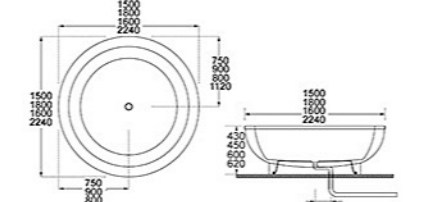

Size: 1700x850x600(450)mm

Model BU-1224 ▲ ●

BU-1236

Size: 1700x850x600(450)mm  
Size: 1750x850x600(450)mm/1850x1050x600(450)mm

Model BU-1236 ▲ ●

BU-C812

Size: 1600x800x500mm/1700x850x500mm

Model BU-C812

BU-180

Size: 1700x800x600(450)mm

Model BU-180

BU-152

Size: 1700x800x600(450)mm

Model BU-152 ▲

BU-C876

Size: 1260x1260x580mm/1300x1300x580mm

Model BU-C876

BU-0048

Size: 1500x1500x620(450)mm/1800x1800x620(430)mm  
Size: 1600x1600x600(450)mm (单上缸)/2240x2240x450mm (单上缸)

Model BU-0048 ▲ ●

BU-0168

Size: 1600x1600x600(450)mm

Model BU-0168 ▲ ●

BU-1300

Size: 1600x1600x600mm

Model BU-1300 ▲ ●

BU-1232

Size: 1350x1350x600(450)mm  
Size: 1500x1500x600(450)mm/1800x1800x600(450)mm

Model BU-1232 ▲ ●

BU-144

BU-0132

BU-0076