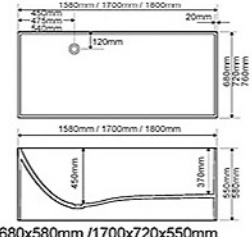

Size: 1500x1500x520mm

Model BU-J40

BU-J32

Size: 1500x760x540mm/1600x800x540mm  
Size: 1700x880x560mm/1800x900x570mm

Model BU-J32

BU-J48

Size: 1350x1350x490mm

Model BU-J48

BU-J104

Size: 1300x1300x600mm

Model BU-J104

BU-J52

Size: 1690x750x880mm

Model BU-J52

BU-J60

Size: 1900x1000x600mm

Model BU-J60

BU-J100

Size: 1730x750x620mm

Model BU-J100

BU-J64

Size: 1810x930x520mm

Model BU-J64

BU-J112

Size: 1650x750x580mm

Model BU-J112

BU-J28

Size: 1580x680x580mm / 1700x720x550mm

Model BU-J28

BU-J120

Size: 1700x720x540mm

Model BU-J120