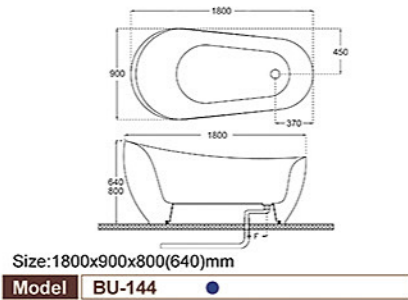

BU-180

Size: 1700x800x600(450)mm

Model BU-180

BU-152

Size: 1700x800x600(450)mm

Model BU-152 ▲

BU-C876

Size: 1260x1260x580mm/1300x1300x580mm

Model BU-C876

BU-0048

Size: 1500x1500x620(450)mm/1800x1800x620(430)mm  
Size: 1600x1600x600(450)mm (单上缸)/2240x2240x450mm (单上缸)

Model BU-0048 ▲ ●

BU-0168

Size: 1600x1600x600(450)mm

Model BU-0168 ▲ ●

BU-1300

Size: 1600x1600x600mm

Model BU-1300 ▲ ●

BU-1232

Size: 1350x1350x600(450)mm  
Size: 1500x1500x600(450)mm/1800x1800x600(450)mm

Model BU-1232 ▲ ●

BU-144

BU-0132

BU-0076

Size: 1700x900x600mm

Model BU-888 ▲ ●

BU-3212

Size: 1500x700x580(430)mm  
Size: 1600x700x600(430)mm/1700x800x600(430)mm

Model BU-3212 ▲ ●

BU-892

Size: 1300x1300x600mm

Model BU-892 ▲ ●