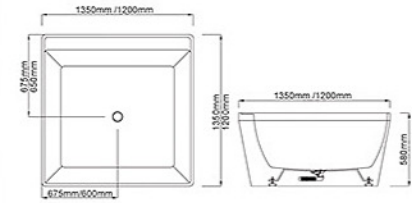

Model BU-1288 ▲ ●

BU-056

Size: 1500x750x580(430)mm ▲ / 1600x750x580(430)mm ▲  
Size: 1650x800x580(430)mm ▲ / 1800x850x600(450)mm ▲ ●  
Size: 1900x900x600(450)mm ▲ ● / 2000x950x600(450)mm ▲ ●

Model BU-056

BU-1308

Size: 1300x700x580mm/1400x750x580mm  
1500x800x650mm(帶座位)/1600x750x600mm

Model BU-1308 ▲ ●

BU-104

Size: 1600x800x600(450)mm  
Size: 1700x800x600(450)mm/1800x850x600(450)mm

Model BU-104 ▲

BU-1252

Size: 1400x1400x580(450)mm

Size: 1000x1000x650mm

Model BU-0188 (不可装配龙头)

BU-0204

Size: 1700x800x580(430)mm

Model BU-0204 ▲

BU-1296

Size: 1300x1300x580(450)mm

Model BU-1296 ▲ ●

BU-1248

Size: 1200x1200x580mm / 1350x1350x580mm

Model BU-1248

BU-0136

Size: 1000x1000x660(550)mm

Model BU-0136 ▲ ●

BU-C804

Size: 1500x700x560mm / 1600x750x560mm  
Size: 1700x800x580mm / 1800x850x580mm