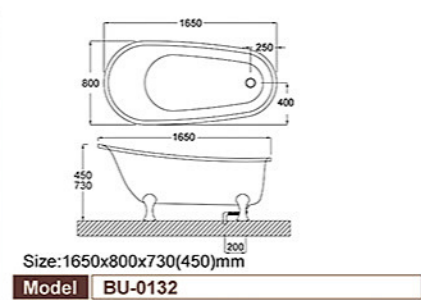

BU-180

Size: 1700x800x600(450)mm

Model BU-180

BU-152

Size: 1700x800x600(450)mm

Model BU-152 ▲

BU-C876

Size: 1260x1260x580mm/1300x1300x580mm

Model BU-C876

BU-0048

Size: 1500x1500x620(450)mm/1800x1800x620(430)mm  
Size: 1600x1600x600(450)mm (单上缸)/2240x2240x450mm (单上缸)

Model BU-0048 ▲ ●

BU-0168

Size: 1600x1600x600(450)mm

Model BU-0168 ▲ ●

BU-1300

Size: 1600x1600x600mm

Model BU-1300 ▲ ●

BU-1232

Size: 1350x1350x600(450)mm  
Size: 1500x1500x600(450)mm/1800x1800x600(450)mm

Model BU-1232 ▲ ●

BU-144

BU-0132

BU-0076

Size: 1700x900x600mm

Model BU-888 ▲ ●

BU-3212

Size: 1500x700x580(430)mm  
Size: 1600x700x600(430)mm/1700x800x600(430)mm

Model BU-3212 ▲ ●

BU-892

Size: 1300x1300x600mm

Model BU-892 ▲ ●