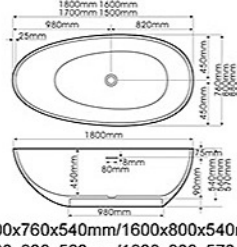

BU-J12

Size: 1500x680x560mm

Model BU-J12

BU-J56

Size: 1750x740x680mm

Model BU-J56

BU-J20

Size: 1700x730x600mm

Model BU-J20

BU-J36

Size: 1500x680x560mm

Model BU-J36

BU-J24

Size: 1600x700x580mm

Model BU-J24

BU-J40

Size: 1500x1500x520mm

Model BU-J40

BU-J32

Size: 1500x760x540mm/1600x800x540mm  
Size: 1700x880x560mm/1800x900x570mm

Model BU-J32

BU-J48

Size: 1350x1350x490mm

Model BU-J48

Model BU-1288 ▲ ●

BU-056

Size: 1500x750x580(430)mm ▲ / 1600x750x580(430)mm ▲  
Size: 1650x800x580(430)mm ▲ / 1800x850x600(450)mm ▲ ●  
Size: 1900x900x600(450)mm ▲ ● / 2000x950x600(450)mm ▲ ●

Model BU-056