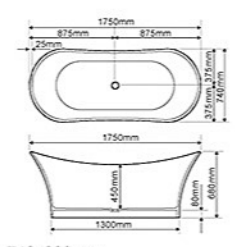

BU-J12

Size: 1500x680x560mm

Model BU-J12

BU-J56

Size: 1750x740x680mm

Model BU-J56

BU-J20

Size: 1700x730x600mm

Model BU-J20

BU-J36

Size: 1500x680x560mm

Model BU-J36

BU-J24

Size: 1600x700x580mm

Model BU-J24

BU-J40

Size: 1500x1500x520mm

Model BU-J40

BU-J32

Size: 1500x760x540mm/1600x800x540mm  
Size: 1700x880x560mm/1800x900x570mm

Model BU-J32

BU-J48

Size: 1350x1350x490mm

Model BU-J48

Model BU-1288 ▲ ●

BU-056

Size: 1500x750x580(430)mm ▲ / 1600x750x580(430)mm ▲  
Size: 1650x800x580(430)mm ▲ / 1800x850x600(450)mm ▲ ●  
Size: 1900x900x600(450)mm ▲ ● / 2000x950x600(450)mm ▲ ●

Model BU-056