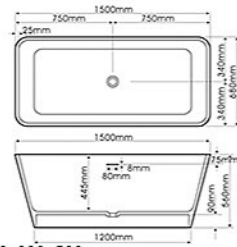

BU-J12

Size: 1500x680x560mm

Model BU-J12

BU-J56

Size: 1750x740x680mm

Model BU-J56

BU-J20

Size: 1700x730x600mm

Model BU-J20

BU-J36

Size: 1500x680x560mm

Model BU-J36

BU-J24

Size: 1600x700x580mm

Model BU-J24

BU-J40

Size: 1500x1500x520mm

Model BU-J40

BU-J32

Size: 1500x760x540mm/1600x800x540mm  
Size: 1700x880x560mm/1800x900x570mm

Model BU-J32

BU-J48

Size: 1350x1350x490mm

Model BU-J48

Model BU-1288 ▲ ●

BU-056

Size: 1500x750x580(430)mm ▲ / 1600x750x580(430)mm ▲  
Size: 1650x800x580(430)mm ▲ / 1800x850x600(450)mm ▲ ●  
Size: 1900x900x600(450)mm ▲ ● / 2000x950x600(450)mm ▲ ●

Model BU-056