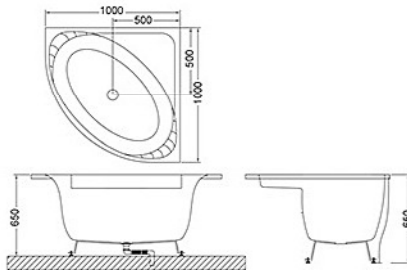

Model BU-1288 ▲ ●

BU-056

Size: 1500x750x580(430)mm ▲ / 1600x750x580(430)mm ▲  
Size: 1650x800x580(430)mm ▲ / 1800x850x600(450)mm ▲ ●  
Size: 1900x900x600(450)mm ▲ ● / 2000x950x600(450)mm ▲ ●

Model BU-056

BU-1308

Size: 1300x700x580mm/1400x750x580mm  
1500x800x650mm(帶座位)/1600x750x600mm

Model BU-1308 ▲ ●

BU-104

Size: 1600x800x600(450)mm  
Size: 1700x800x600(450)mm/1800x850x600(450)mm

Model BU-104 ▲

BU-1252

Size: 1400x1400x580(450)mm

Model BU-1252 ▲ ●

BU-0184

Size: 1300x850(750)x580mm

Model BU-0184 ▲ ●

BU-1256

Size: 1500x1500x580(450)mm

Model BU-1256 ▲ ●

BU-0188

Size: 1000x1000x650mm

Model BU-0188 (不可装配龙头)

BU-0204

Size: 1700x800x580(430)mm

Model BU-0204 ▲

BU-1296

Size: 1300x1300x580(450)mm

Model BU-1296 ▲ ●